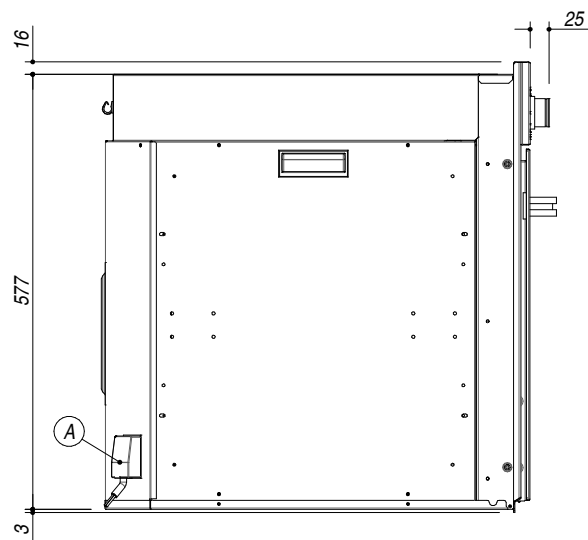

1FLBMP

DESCRIZIONE Forno Lab incasso da 60 multiprogram
DESCRIPTION 60 cm Lab built-in multiprogram oven

PESO LORDO 47 Kg
GROSS WEIGHT

DIMENSIONI IMBALLO 640x640x675 mm
PACKAGING DIMENSIONS

(A) ALLACCIAMENTO ELETTRICO ELECTRICAL CONNECTION

SCALA DISEGNO 1:10 **TUTTE LE MISURE IN mm**
DRAWING SCALE **ALL MEASURES IN mm**

TOLLERANZA LINEARE: ± 0.5 mm **TOLLERANZA ANGOLARE:** ± 0.2 °
LINEAR TOLLERANCE **ANGULAR TOLLERANCE**

SCHEMA PER INSTALLAZIONE
INSTALLATION DRAWINGS