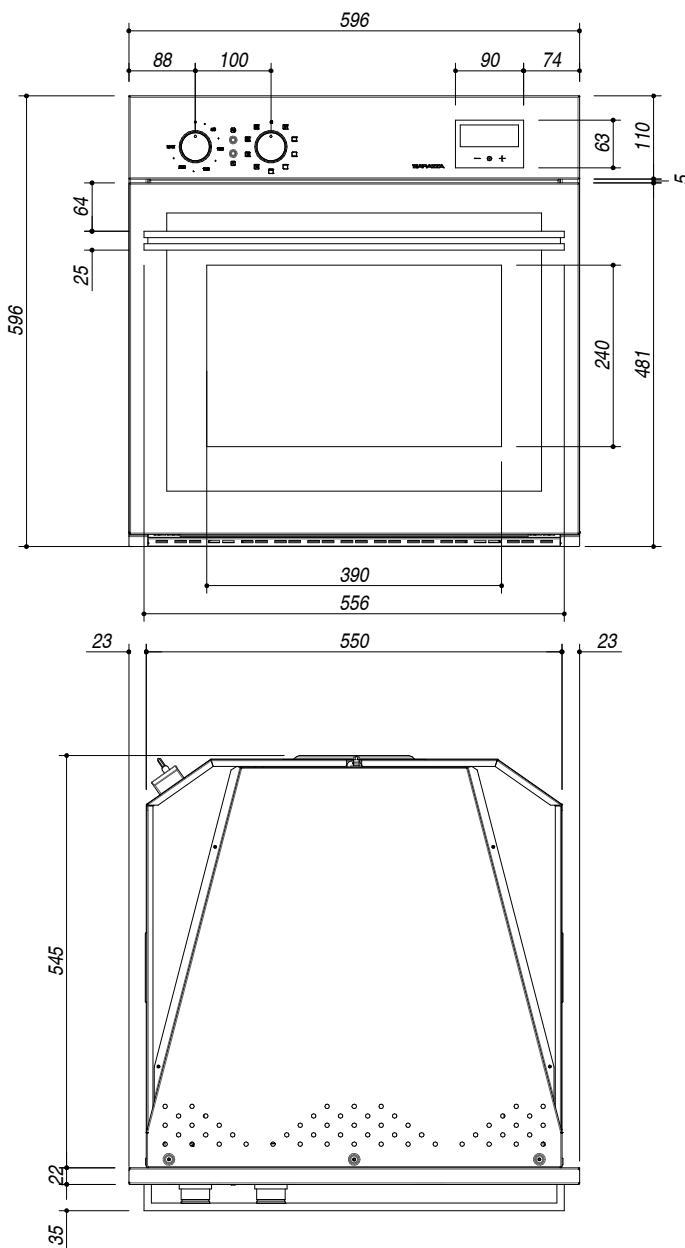

1FLBMP

DESCRIZIONE Forno Lab incasso da 60 multiprogram
DESCRIPTION 60 cm Lab built-in multiprogram oven

PESO LORDO 47 Kg
GROSS WEIGHT

DIMENSIONI IMBALLO 640x640x675 mm
PACKAGING DIMENSIONS

(A) ALLACCIAMENTO ELETTRICO ELECTRICAL CONNECTION

SCALA DISEGNO 1:10 **TUTTE LE MISURE IN mm**
DRAWING SCALE **ALL MEASURES IN mm**

TOLLERANZA LINEARE: ± 0.5 mm **TOLLERANZA ANGOLARE:** ± 0.2 °
LINEAR TOLLERANCE **ANGULAR TOLLERANCE**

SCHEMA PER INSTALLAZIONE
INSTALLATION DRAWINGS