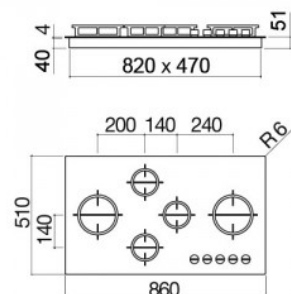

90 cm Mood built-in hob

Flat Eco-design 4 gas burners + 4 kW double ring

- 4 mm AISI 304 stainless steel or glass ceramic
- Flat Eco-design gas burners
- Soft-Touch cast iron pan supports and burner caps
- 83x48 cm cut-out

Burners power:

- 1 auxiliary: 1 kW
- 2 semi-rapid: 1.75 kW
- 1 rapid: 3 kW
- 1 double ring: 4 kW

Codici:

4 mm WHITE GLASS CERAMIC

cod: 1PMD95B

Accessori:

Tubo flessibile europeo per combustibili gassosi conforme alla