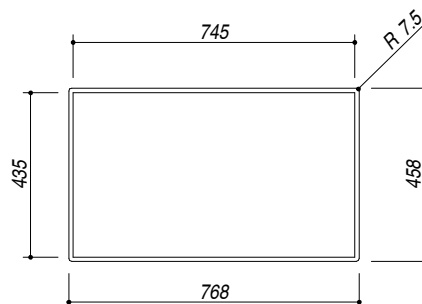

1Q842I

DESCRIZIONE Lavello doppia vasca quadra raggio "0" incasso e filo da 76.5x45.5
DESCRIPTION 76.5x45.5 cm built-in and flush double square bowl sink with radius "0"

PESO LORDO 12.4 kg
GROSS WEIGHT

DIMENSIONI IMBALLO 900x580x280 mm
PACKAGING DIMENSIONS

- (A) SCARICO 3"½ BASKET STRAINER WASTE
- (B) SCARICO 3"½ BASKET STRAINER WASTE

SCALA DISEGNO 1:10
DRAWING SCALE

TUTTE LE MISURE IN mm
ALL MEASURES IN mm

TOLLERANZA LINEARE: ± 0.5 mm
LINEAR TOLERANCE

TOLLERANZA ANGOLARE: ± 0.2 °
ANGULAR TOLERANCE

FORATURA PER INSTALLAZIONE AD INCASSO
BUILT-IN CUTOUT FOR TOP

FORATURA PER INSTALLAZIONE A FILO
FLUSH CUTOUT FOR TOP

1:20

1:20