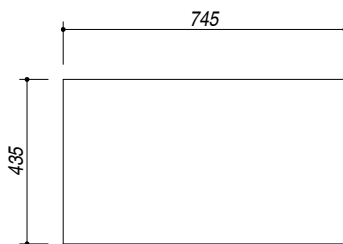

1Q842I

DESCRIZIONE Lavello doppia vasca quadra raggio "0" incasso e filo da 76.5x45.5
DESCRIPTION 76.5x45.5 cm built-in and flush double square bowl sink with radius "0"

PESO LORDO 12.4 kg
GROSS WEIGHT

DIMENSIONI IMBALLO 900x580x280 mm
PACKAGING DIMENSIONS

- (A) SCARICO 3"½ BASKET STRAINER WASTE
- (B) SCARICO 3"½ BASKET STRAINER WASTE

SCALA DISEGNO 1:10
DRAWING SCALE

TUTTE LE MISURE IN mm
ALL MEASURES IN mm

TOLLERANZA LINEARE: ± 0.5 mm
LINEAR TOLERANCE

TOLLERANZA ANGOLARE: ± 0.2 °
ANGULAR TOLERANCE

FORATURA PER INSTALLAZIONE AD INCASSO
BUILT-IN CUTOUT FOR TOP

FORATURA PER INSTALLAZIONE A FILO
FLUSH CUTOUT FOR TOP

1:20

1:20