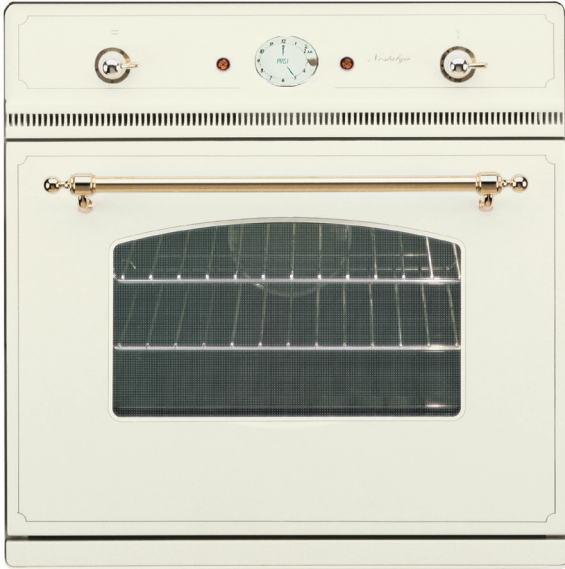

60cm Nostalgie Oven

600 NMP

ILVE Nostalgie ovens offer an attractive and traditional country style finish that enhances the appearance of a traditional kitchen. The oven features are identical to the 600 WMP but for a vitreous enamelled pressed steel door and control panel combined with a beautiful yet functional analogue clock. Brass plated control knobs and oven door handle finish off this truly country style oven.

Fitting

Colour Palette

Pictured: 600 NMP Oven

60cm Nostalgie Oven

600 NMP

Model 600 NMP

- Select 10 multifunction oven cooking mode
- 70 litre oven capacity
- Sealed Oven
- Easy dismantling of oven interior makes cleaning and maintenance simple
- Easy clean vitreous enamel interior smooth black non staining appearance
- Analogue Digital programmable timer
- Catalytic self cleaning system including roof
- Stainless Steel fan fat filter
- Removable oven door and inner door glass
- Twin fan cavity integrated cooling system
- Pizza and bread mode
- Precision thermostatic 0°C through to 250°C
- Fast pre heat time 0°C-175°C in 6 minutes
- Two Year Warranty
- Triple door glazing for safer, cooler door temperatures
- Colours: Antique White, Matt Black, Stainless Steel

Built-in Compact Oven 60cm
Model 600 NMP
Total electrical load: 2.8 kW
Cut out – hole dimension: 585mm x 565mm

You can find us on:

facebook.com/ILVEappliances

twitter.com/ILVE_appliances

youtube.com/ILVEappliances