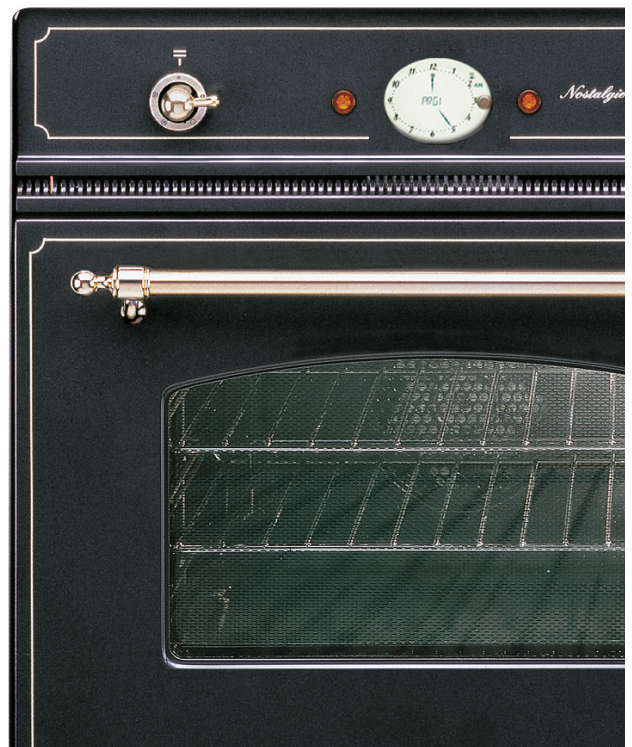

60cm Nostalgie Oven

600 NMP

ILVE Nostalgie ovens offer an attractive and traditional country style finish that enhances the appearance of a traditional kitchen. The oven features are identical to the 600 WMP but for a vitreous enamelled pressed steel door and control panel combined with a beautiful yet functional analogue clock. Brass plated control knobs and oven door handle finish off this truly country style oven.

Fitting

Colour Palette

Pictured: 600 NMP Oven

60cm Nostalgie Oven

600 NMP

Model 600 NMP

- Select 10 multifunction oven cooking mode
- 70 litre oven capacity
- Sealed Oven
- Easy dismantling of oven interior makes cleaning and maintenance simple
- Easy clean vitreous enamel interior smooth black non staining appearance
- Analogue Digital programmable timer
- Catalytic self cleaning system including roof
- Stainless Steel fan fat filter
- Removable oven door and inner door glass
- Twin fan cavity integrated cooling system
- Pizza and bread mode
- Precision thermostatic 0°C through to 250°C
- Fast pre heat time 0°C-175°C in 6 minutes
- Two Year Warranty
- Triple door glazing for safer, cooler door temperatures
- Colours: Antique White, Matt Black, Stainless Steel