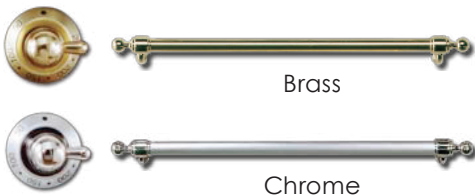

60cm Nostalgie Oven

600 NMP

ILVE Nostalgie ovens offer an attractive and traditional country style finish that enhances the appearance of a traditional kitchen. The oven features are identical to the 600 WMP but for a vitreous enamelled pressed steel door and control panel combined with a beautiful yet functional analogue clock. Brass plated control knobs and oven door handle finish off this truly country style oven.

Fitting

Colour Palette

Pictured: 600 NMP Oven

60cm Nostalgie Oven

600 NMP

Model 600 NMP

- Select 10 multifunction oven cooking mode
- 70 litre oven capacity
- Sealed Oven
- Easy dismantling of oven interior makes cleaning and maintenance simple
- Easy clean vitreous enamel interior smooth black non staining appearance
- Analogue Digital programmable timer
- Catalytic self cleaning system including roof
- Stainless Steel fan fat filter
- Removable oven door and inner door glass
- Twin fan cavity integrated cooling system
- Pizza and bread mode
- Precision thermostatic 0°C through to 250°C
- Fast pre heat time 0°C-175°C in 6 minutes
- Two Year Warranty
- Triple door glazing for safer, cooler door temperatures
- Colours: Antique White, Matt Black, Stainless Steel