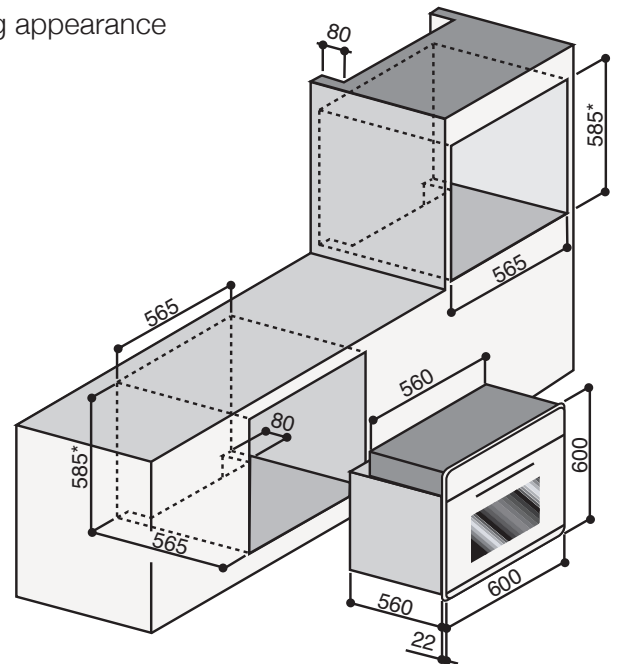

Built-in Compact Oven 60cm
Model 600 NMP
Total electrical load: 2.8 kW
Cut out – hole dimension: 585mm x 565mm

You can find us on:

facebook.com/ILVEappliances

twitter.com/ILVE_appliances

youtube.com/ILVEappliances