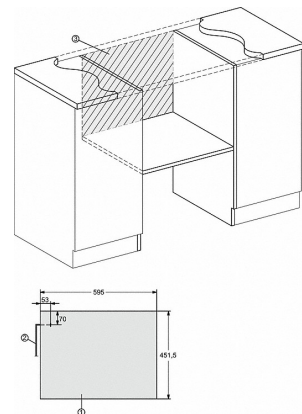

more information:
<http://www.miele.co.uk/domestic>

For further information please see next page...

M 7240 TC

Built-in microwave oven
in a design that is the perfect complement with controls on the top.

M7140TC, M724x, installation drawings

M7140TC, M724xTC, installation drawing

M7140TC, M724xTC, installation drawing

M7140TC, M724x, installation drawings

- 1) Front view
- 2) Mains connection cable L=1,600 mm
- 3) No connection in this area

M7140TC, M724x, installation drawings

- 1) Front view
- 2) Mains connection cable L=1,600 mm
- 3) No connection in this area

M7140TC, M724x, installation drawings