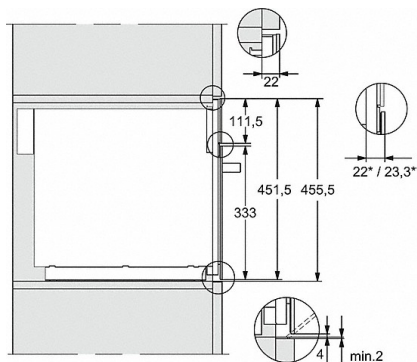

M7140TC, M724xTC, installation drawing

M7140TC, M724xTC, installation drawing

M7140TC, M724x, installation drawings

- 1) Front view
- 2) Mains connection cable L=1,600 mm
- 3) No connection in this area

M7140TC, M724x, installation drawings

- 1) Front view
- 2) Mains connection cable L=1,600 mm
- 3) No connection in this area

M7140TC, M724x, installation drawings