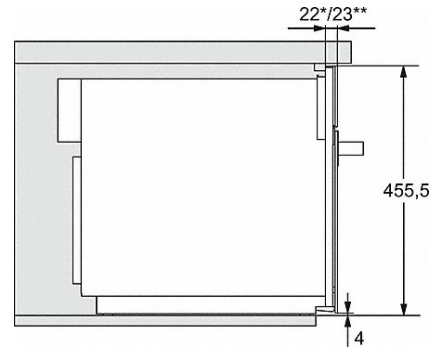

M7140TC, M724xTC, installation drawing

M7140TC, M724xTC, installation drawing

M7140TC, M724x, installation drawings

- 1) Front view
- 2) Mains connection cable L=1,600 mm
- 3) No connection in this area

M7140TC, M724x, installation drawings

- 1) Front view
- 2) Mains connection cable L=1,600 mm
- 3) No connection in this area

M7140TC, M724x, installation drawings