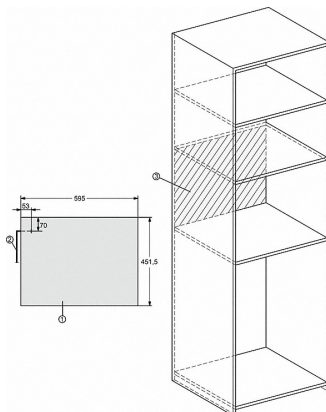

M7140TC, M724xTC, installation drawing

M7140TC, M724xTC, installation drawing

M7140TC, M724x, installation drawings

- 1) Front view
- 2) Mains connection cable L=1,600 mm
- 3) No connection in this area

M7140TC, M724x, installation drawings

- 1) Front view
- 2) Mains connection cable L=1,600 mm
- 3) No connection in this area

M7140TC, M724x, installation drawings