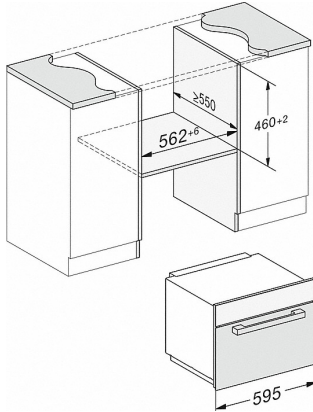

M 7240 TC

Built-in microwave oven
in a design that is the perfect complement with controls on the top.

M7140TC, M724x, installation drawings