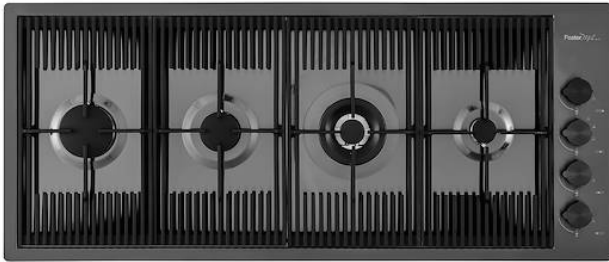

Cooker hob Milanello Gun Metal

Gas hobs

Code: 7681 006

DETAILS

Coloring Gun Metal

Edge/Installation Type Flush-mount | Top-mount

Finish PVD

Material AISI 304 stainless steel

Texture Brushed in line

Supply 220-240 V; 50/60 Hz

Dimensions 1115x476 mm

Base size 112cm

Heating element Four burners

Built-in hole	View technical data sheet
Grids	Cast iron grids and enamelled burner covers
Total power	10.750 W
Auxiliary	1.000 W
Semirapid	1.750 W
Rapid	3.000 W
Dual	5.000 W
Safety	Safety valve with quick-acting thermocouple
Ignition	Electric ignition under knob
Gas type	Tested for installation with natural gas, LPG nozzle set included.
Type	Gas Hob

FEATURES

Gun Metal	The Gun Metal finish is obtained by treating steel with a physical process called PVD (Physical Vacuum Deposition) which deposits particles of noble metals on the surface. The result is a unique and refined aesthetic effect, and an improvement of the mechanical properties of the steel which is more resistant to impact and scratches.
Cast iron grids	Cast-iron is the ideal material for an hob grid, this due to the manifold properties characterising it: high heat capacity that improves cooking performance; high weight and stability that improve safety; sturdiness that preserves the hob's original aspect over time; easy cleaning.

Ultra-flat hob

Design meets functionality in the the ultra-flat models. Elegant grids that form a generously sized overall surface.

Under-knob ignition

The utmost freedom of movement with electronic under-knob ignition, a common feature of all models that allows a one-hand ignition of the burner.