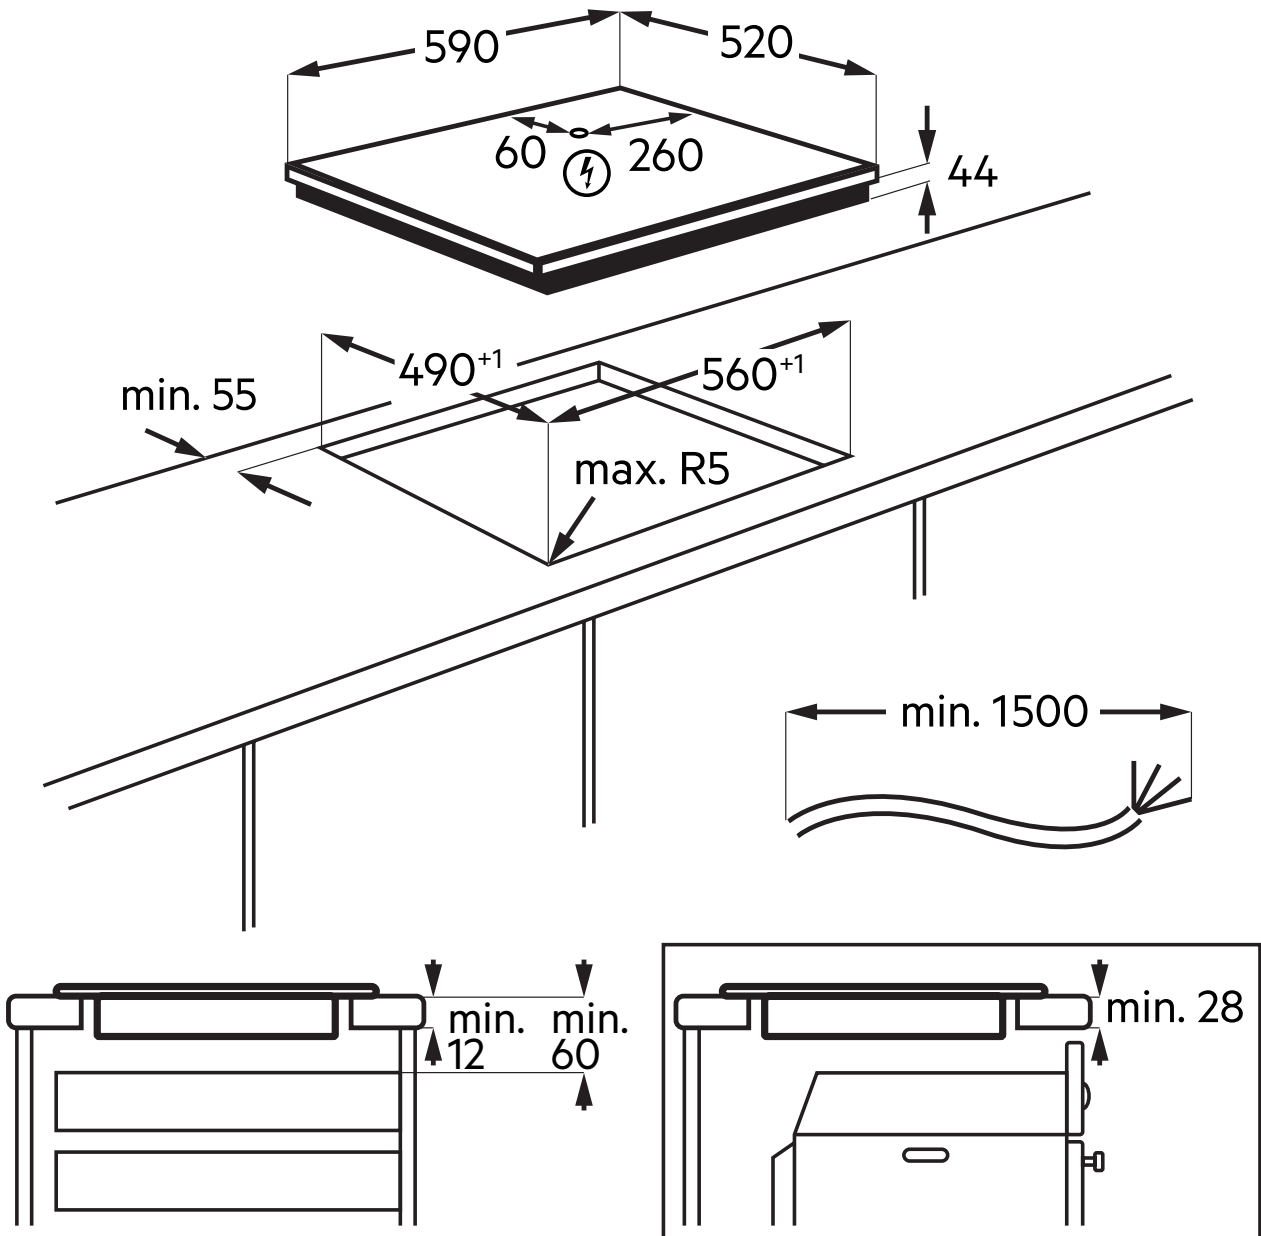

8000 SERIES

IKK64681FB

60CM INDUCTION COOKTOP

IMPORTANT

These dimensions are a guide only. All measurements are in millimetres (mm).
For complete installation instructions, refer to the manual provided with product.