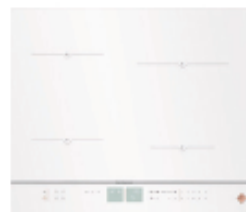

65CM INDUCTION HOB DPI7670G

If precision is the key to success in any recipe, the speed at which it gets up to temperature and the level of heat applied are just as important. A feature of induction cooking that is synonymous with De Dietrich.

- ◇ 4 independent zones:
Front left 18cm / 2,800W
Rear left 18cm / 2,800W
Front right 16cm / 2,400W
Rear right 23cm / 3,700W
- ◇ Automatic pan detection
- ◇ 20 cooking positions
- ◇ 4 Boosters / 4 timers
- ◇ 4 direct access controls including Boost
- ◇ 6 functions: Boil, Elapsed time, Recall, ICS, Switch and Clean Lock
- ◇ Total hob power of 7,400W

10 safety features including residual heat indicator on keypad and central locking Clean lock
Built-in dimensions (mm): H 60 x W 560 x D 490

DPI7670G | IRON GREY

DPI7670W
PURE WHITE

DPI7670X
PLATINUM