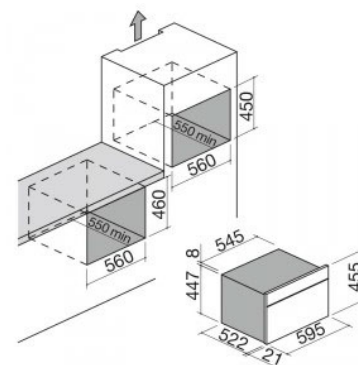

Feel built-in compact wine cellar

Touch Control

- adjustable temperature from 5 °C to 22 °C
- Touch Control digital programmer
- safety devices: electronic child safety lock
- equipment: stainless steel handle, 3 wood shelves, LED lighting
- capacity: 18 bottles ø 76 mm + 4 big bottles for sparkling wine
- features: black lining, double door glass

Codici:

ANTI-FINGERPRINT STAINLESS STEEL right side opening

cod: 1CTFYD

ANTI-FINGERPRINT STAINLESS STEEL left side opening

cod: 1CTFYS

Plus:

Anti-fingerprint finish

Height 45 cm

Design

Touch Control programmer

Child safety lock