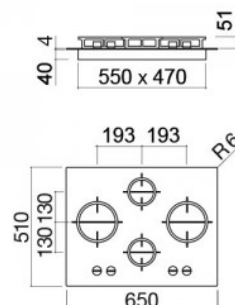

65 cm Mood built-in hob

Flat Eco-design 3 gas burners + 4 kW double ring

- 4 mm AISI 304 stainless steel or glass ceramic
- Flat Eco-design gas burners
- Soft-Touch cast iron pan supports and burner caps
- 56x48 cm cut-out

Burners power:

- 1 auxiliary: 1 kW
- 1 semi-rapid: 1.75 kW
- 1 rapid: 3 kW
- 1 double ring: 4 kW

Codici:

4 mm BLACK GLASS CERAMIC

cod: 1PMD64N

Accessori:

Tubo flessibile europeo per combustibili gassosi conforme alla