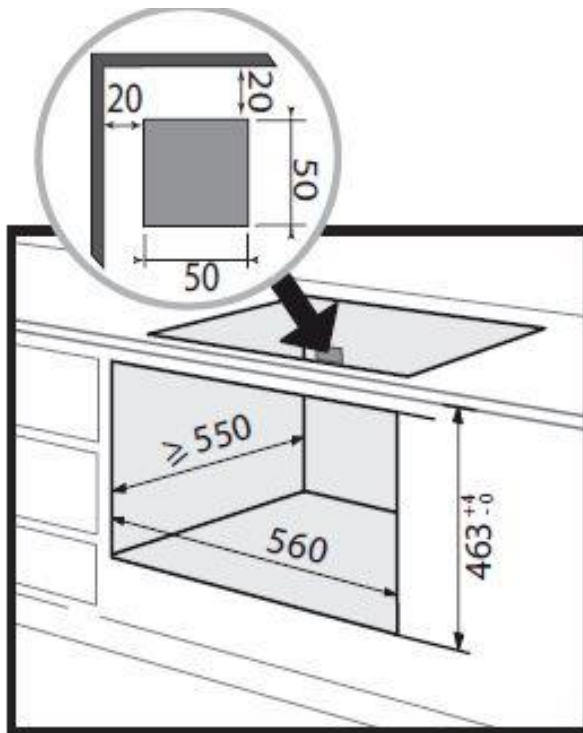

45CM SOLO MICROWAVES DKE7335X

Both an independent and complementary device, this combine speed with quality cooking. Its four entirely automatic, preprogrammed recipes will make you an absolute expert at speedy cooking!

- Gourmet White LED Screen Programmer
- Cavity 40L
- Automatic cooking on 4 dishes
- Removable turntable

Power 1,000W
Enameled Cavity
3 memory programmes
Speed defrost: 3 programmes
60-minute timer with delayed start
1 rack
Built-in dimensions: H 450mm x W 560mm x D 550mm

1.2.1

1.2