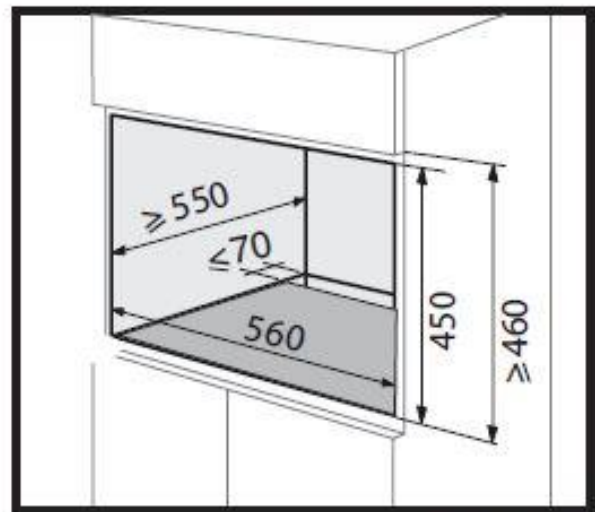

45CM SOLO MICROWAVES DKE7335X

Both an independent and complementary device, this combine speed with quality cooking. Its four entirely automatic, preprogrammed recipes will make you an absolute expert at speedy cooking!

- Gourmet White LED Screen Programmer
- Cavity 40L
- Automatic cooking on 4 dishes
- Removable turntable

Power 1,000W
Enameled Cavity
3 memory programmes
Speed defrost: 3 programmes
60-minute timer with delayed start
1 rack
Built-in dimensions: H 450mm x W 560mm x D 550mm

1.2.2

1.2