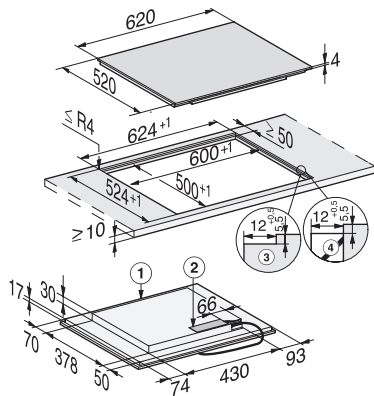

KM 7464 FL
 Induction hob with onset controls
 with PowerFlex cooking area for maximum power output

EAN: 4002516149255 / Material number: 11144030 / Old Material Number: 26746470GB

Stop & Go function	•
Recall function	•
Minute minder	•
Safety switch-off	•
Individual setting options (e.g. buzzers)	•
Efficiency and sustainability	
Power rating in off mode in W	0.5
Power rating in standby mode in W	1.0
Power rating in networked standby in W	2.0
Time until automatic switch to off mode in min	20
Time until automatic switch to standby in min	20
Time until automatic switch to networked standby in min	20
Cleaning convenience	
Easy to clean ceramic glass	•
Safety	
Safety switch-off	•
Lock function	•
System lock	•
Integrated cooling fan	•
Overheating protection	•
Residual heat indicator	•
Technical data	
Dimensions in mm (width)	620
Dimensions in mm (height)	51
Dimensions in mm (depth)	520
Cutout dimensions in mm (width) with surface-mounted installation	600
Casing height incl. connection box in mm	51
Cutout dimensions in mm (depth) with surface-mounted installation	500
Internal cutout dimensions in mm (width) with flush installation	600
Internal cutout dimensions in mm (depth) with flush installation	500
Weight in kg	11
External cutout dimensions in mm (width) with flush installation	624
External cutout dimensions in mm (depth) with flush installation	524
Total rated load in kW	7.30
Length of supply lead in m	1.4
Voltage in V	230
Frequency in Hz	50-60
Accessories supplied	
Number of mains cables with plug	Yes

KM 7464 FL

Induction hob with onset controls

with PowerFlex cooking area for maximum power output

KM 7464 FL, KM 7465 FL (installation drawings)

1) Front, 2) Mains connection box with mains connection cable, L = 1440 mm, 3) Stepped cut-out natural stone worktop, 4) Wood support 12 mm (not supplied),

KM 7464 FL, KM 7465 FL (installation drawings) onset

1) at the front 2) Mains connection box with mains connection cable, L = 1440 mm,