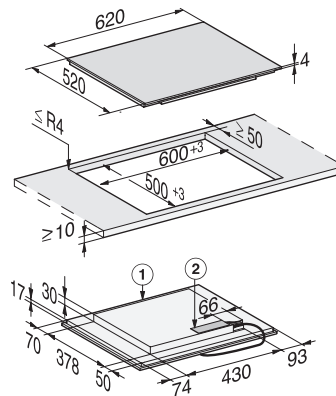

KM 7464 FL
 Induction hob with onset controls
 with PowerFlex cooking area for maximum power output

EAN: 4002516149255 / Material number: 11144030 / Old Material Number: 26746470GB

Stop & Go function	•
Recall function	•
Minute minder	•
Safety switch-off	•
Individual setting options (e.g. buzzers)	•
Efficiency and sustainability	
Power rating in off mode in W	0.5
Power rating in standby mode in W	1.0
Power rating in networked standby in W	2.0
Time until automatic switch to off mode in min	20
Time until automatic switch to standby in min	20
Time until automatic switch to networked standby in min	20
Cleaning convenience	
Easy to clean ceramic glass	•
Safety	
Safety switch-off	•
Lock function	•
System lock	•
Integrated cooling fan	•
Overheating protection	•
Residual heat indicator	•
Technical data	
Dimensions in mm (width)	620
Dimensions in mm (height)	51
Dimensions in mm (depth)	520
Cutout dimensions in mm (width) with surface-mounted installation	600
Casing height incl. connection box in mm	51
Cutout dimensions in mm (depth) with surface-mounted installation	500
Internal cutout dimensions in mm (width) with flush installation	600
Internal cutout dimensions in mm (depth) with flush installation	500
Weight in kg	11
External cutout dimensions in mm (width) with flush installation	624
External cutout dimensions in mm (depth) with flush installation	524
Total rated load in kW	7.30
Length of supply lead in m	1.4
Voltage in V	230
Frequency in Hz	50-60
Accessories supplied	
Number of mains cables with plug	Yes

KM 7464 FL

Induction hob with onset controls

with PowerFlex cooking area for maximum power output

KM 7464 FL, KM 7465 FL (installation drawings)

1) Front, 2) Mains connection box with mains connection cable, L = 1440 mm, 3) Stepped cut-out natural stone worktop, 4) Wood support 12 mm (not supplied),

KM 7464 FL, KM 7465 FL (installation drawings) onset

1) at the front 2) Mains connection box with mains connection cable, L = 1440 mm,