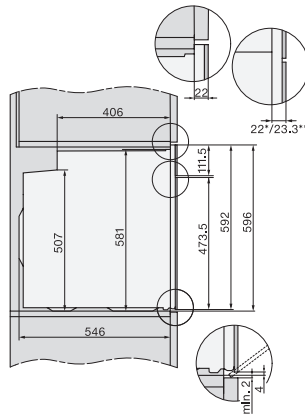

H 2861 BP

Oven

mix and match design with networking, pyrolytic cleaning and FlexiClip runners.

H226x-1B/BP/E/EP/I/IP, H2760B/BP, H28x0B/BP, H7x6xB/BP/BPX, installation drawings, GB, AUS

1) Netzanschlussleitung, L=1500 mm, 2) In diesem Bereich kein Anschluss, 3) Lüftungsausschnitt min. 150 cm²

H2760B/BP, H28x0B/BP, H7x6xB/BP/BPX, installation drawings

22 mm – glass, 23.3 mm – metal

H226x-1B/BP/E/EP/I/IP, H2760B/BP, H28x0B/BP, H7x6xB/BP/BPX, installation drawings

H226x-1B/BP/E/EP/I/IP, H2x6xB/BP, H7x6xB/BP/BPX, installation drawings

1) 400 mm, 2) 360 mm, 3) 47 mm, 4) 24 mm, 5) 32.5 mm

DG7x40, DGC7x4x, DGC7x6x, DG7635, DGM7x4x, DO7, H2860B/BP, H7240BM, H7x40BM, H7x4xB/BP, H7x6xB/BP, installation drawings

1) 400 mm, 2) 360 mm, 3) 47 mm, 4) 27 mm, 5) 32.5 mm

H2760B/BP, H28x0B/BP, H7x6xB/BP/BPX, installation drawings

22 mm – glass, 23.3 mm – metal