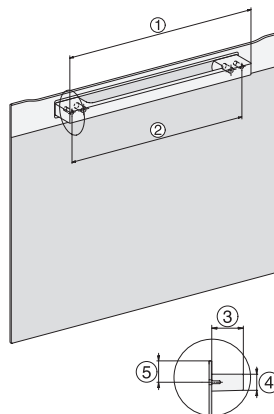

H 2861 BP

Oven

mix and match design with networking, pyrolytic cleaning and FlexiClip runners.

H226x-1B/BP/E/EP/I/IP, H2760B/BP, H28x0B/BP, H7x6xB/BP/BPX, installation drawings, GB, AUS

1) Netzanschlussleitung, L=1500 mm, 2) In diesem Bereich kein Anschluss, 3) Lüftungsausschnitt min. 150 cm²

H2760B/BP, H28x0B/BP, H7x6xB/BP/BPX, installation drawings

22 mm – glass, 23.3 mm – metal

H226x-1B/BP/E/EP/I/IP, H2760B/BP, H28x0B/BP, H7x6xB/BP/BPX, installation drawings

H226x-1B/BP/E/EP/I/IP, H2x6xB/BP, H7x6xB/BP/BPX, installation drawings

If the oven is to be installed under a hob, follow the instructions for installing the hob and the height of the hob.

DG2840, DG7x40, DGC7x4x, DG7x6x, DGC7x6x, DGD7635, DGM7x4x, DO7, H28B/BP, H7x4xB/BM/BP, H7x6xB/BP, installation drawing

H2760B/BP, H28x0B/BP, H7x6xB/BP/BPX, installation drawings

22 mm – glass, 23.3 mm – metal