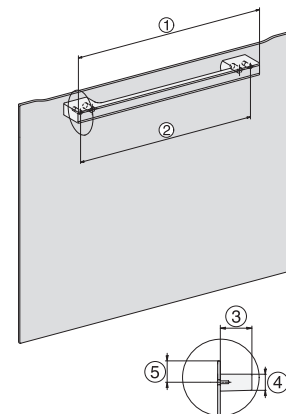

DG7x40, DGC7x4x, DGC7x6x, DG7635, DGM7x4x, DO7, H2860B/BP, H7240BM, H7x40BM, H7x4xB/BP, H7x6xB/BP, installation drawings

1) 400 mm, 2) 360 mm, 3) 47 mm, 4) 27 mm, 5) 32.5 mm