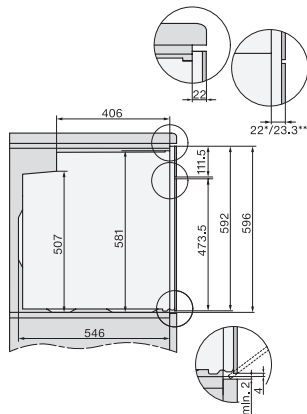

H2760B/BP, H28x0B/BP, H7x6xB/BP/BPX, installation drawings

22 mm – glass, 23.3 mm – metal

H226x-1B/BP/E/EP/I/IP, H2760B/BP, H28x0B/BP, H7x6xB/BP/BPX, installation drawings

H226x-1B/BP/E/EP/I/IP, H2x6xB/BP, H7x6xB/BP/BPX, installation drawings

If the oven is to be installed under a hob, follow the instructions for installing the hob and the height of the hob.

DG2840, DG7x40, DGC7x4x, DG7x6x, DGC7x6x, DGD7635, DGM7x4x, DO7, H28B/BP, H7x4xB/BM/BP, H7x6xB/BP, installation drawing

1) 400 mm, 2) 360 mm, 3) 47 mm, 4) 24 mm, 5) 32.5 mm

DG7x40, DGC7x4x, DGC7x6x, DG7635, DGM7x4x, DO7, H2860B/BP, H7240BM, H7x40BM, H7x4xB/BP, H7x6xB/BP, installation drawings

1) 400 mm, 2) 360 mm, 3) 47 mm, 4) 27 mm, 5) 32.5 mm

H2760B/BP, H28x0B/BP, H7x6xB/BP/BPX, installation drawings

22 mm – glass, 23.3 mm – metal