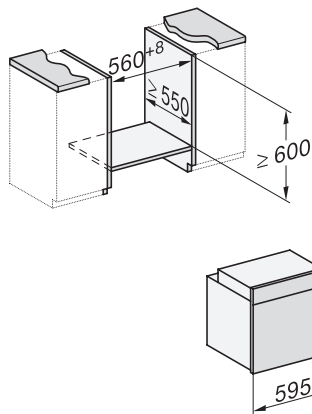

H 2861 BP

Oven

mix and match design with networking, pyrolytic cleaning and FlexiClip runners.

EAN: 4002516642961 / Material number: 12143960 / Old Material Number: 22286145GB

No. of shelf levels	5
Number of shelf levels oven compartment 1	5
Number of shelf levels oven compartment 2	5
Numbered shelf levels	•
Oven light	1 halogen spot
Electronic temperature regulation min. in °C	30
Electronic temperature regulation max. in °C	300
Niche width min. in mm	560
Niche width max. in mm	568
Niche height min. in mm	590
Niche height max. in mm	595
Niche depth in mm	550
Appliance width in mm	595
Appliance height in mm	596
Temperatures in °C	30–300
Appliance depth in mm	569
Weight in kg	47.0
Total rated load in kW	3.60
Voltage in V	220-240
Frequency in Hz	50
Number of phases	1
Fuse rating in A	16
Length of supply lead in m	1.50
Replacing lamps	Customer
Accessories supplied	
Baking tray with PerfectClean	1
Universal tray with PerfectClean	1
Baking and roasting rack without PerfectClean	1
FlexiClip runners with PerfectClean	1
Removable side runners (pair)	1
Anti-splash insert with PerfectClean	1

H 2861 BP

Oven

mix and match design with networking, pyrolytic cleaning and FlexiClip runners.

H226x-1B/BP/E/EP/I/IP, H2760B/BP, H28x0B/BP, H7x6xB/BP/BPX, installation drawings, GB, AUS

1) Netzanschlussleitung, L=1500 mm, 2) In diesem Bereich kein Anschluss, 3) Lüftungsausschnitt min. 150 cm²

H2760B/BP, H28x0B/BP, H7x6xB/BP/BPX, installation drawings

22 mm – glass, 23.3 mm – metal

H226x-1B/BP/E/EP/I/IP, H2760B/BP, H28x0B/BP, H7x6xB/BP/BPX, installation drawings

H226x-1B/BP/E/EP/I/IP, H2x6xB/BP, H7x6xB/BP/BPX, installation drawings

H2760B/BP, H28x0B/BP, H7x6xB/BP/BPX, installation drawings

22 mm – glass, 23.3 mm – metal