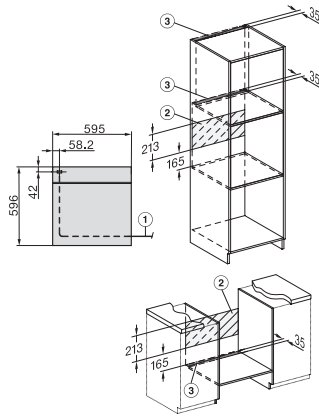

H 2861 BP

Oven

mix and match design with networking, pyrolytic cleaning and FlexiClip runners.

EAN: 4002516642961 / Material number: 12143960 / Old Material Number: 22286145GB

No. of shelf levels	5
Number of shelf levels oven compartment 1	5
Number of shelf levels oven compartment 2	5
Numbered shelf levels	•
Oven light	1 halogen spot
Electronic temperature regulation min. in °C	30
Electronic temperature regulation max. in °C	300
Niche width min. in mm	560
Niche width max. in mm	568
Niche height min. in mm	590
Niche height max. in mm	595
Niche depth in mm	550
Appliance width in mm	595
Appliance height in mm	596
Temperatures in °C	30–300
Appliance depth in mm	569
Weight in kg	47.0
Total rated load in kW	3.60
Voltage in V	220-240
Frequency in Hz	50
Number of phases	1
Fuse rating in A	16
Length of supply lead in m	1.50
Replacing lamps	Customer
Accessories supplied	
Baking tray with PerfectClean	1
Universal tray with PerfectClean	1
Baking and roasting rack without PerfectClean	1
FlexiClip runners with PerfectClean	1
Removable side runners (pair)	1
Anti-splash insert with PerfectClean	1

H 2861 BP

Oven

mix and match design with networking, pyrolytic cleaning and FlexiClip runners.

H226x-1B/BP/E/EP/I/IP, H2760B/BP, H28x0B/BP, H7x6xB/BP/BPX, installation drawings, GB, AUS

1) Netzanschlussleitung, L=1500 mm, 2) In diesem Bereich kein Anschluss, 3) Lüftungsausschnitt min. 150 cm²

H2760B/BP, H28x0B/BP, H7x6xB/BP/BPX, installation drawings

22 mm – glass, 23.3 mm – metal

H226x-1B/BP/E/EP/I/IP, H2760B/BP, H28x0B/BP, H7x6xB/BP/BPX, installation drawings

H226x-1B/BP/E/EP/I/IP, H2x6xB/BP, H7x6xB/BP/BPX, installation drawings

H2760B/BP, H28x0B/BP, H7x6xB/BP/BPX, installation drawings

22 mm – glass, 23.3 mm – metal