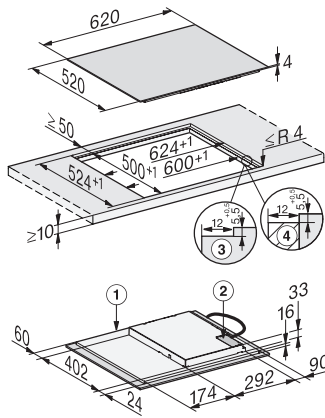

KM 7363 FL
 Induction hob with onset controls
 with flex cooking area for large cookware

EAN: 4002516732808 / Material number: 12399720 / Old Material Number: 26736370GB

Individual setting options (e.g. buzzers)	•
Minute minder	•
Efficiency and sustainability	
Residual heat utilisation	•
Power rating in off mode in W	0.5
Power rating in standby mode in W	1.0
Power rating in networked standby in W	2.0
Time until automatic switch to off mode in min	20
Time until automatic switch to standby in min	20
Time until automatic switch to networked standby in min	20
Cleaning and care	
Easy to clean ceramic glass	•
Safety	
Safety switch-off	•
Lock function	•
System lock	•
Integrated cooling fan	•
Overheating protection	•
Residual heat indicator	•
Technical data	
Dimensions in mm (width)	620
Dimensions in mm (height)	53
Dimensions in mm (depth)	520
Cutout dimensions in mm (width) with surface-mounted installation	600
Cutout dimensions in mm (depth) with surface-mounted installation	490
Casing height incl. connection box in mm	53
Internal cutout dimensions in mm (width) with flush installation	600
Internal cutout dimensions in mm (depth) with flush installation	500
Weight in kg	9
External cutout dimensions in mm (width) with flush installation	624
External cutout dimensions in mm (depth) with flush installation	524
Total rated load in kW	7.30
Length of supply lead in m	1.4
Voltage in V	230
Frequency in Hz	50-60
Accessories included	
Mains cable	Yes

KM 7363 FL

Induction hob with onset controls
with flex cooking area for large cookware

KM7363FL surface-mounted (Installation drawing)

1) front, 2) Mains connection box, The mains connection cable (L = 1440 mm) is enclosed loose

KM7363FL flush (Installation drawing)

1) front, 2) Mains connection box, The mains connection cable (L = 1440 mm) is enclosed loosely, 3) Step milling natural stone worktop, 4) Wooden strip 12 mm (no supplied accessories)