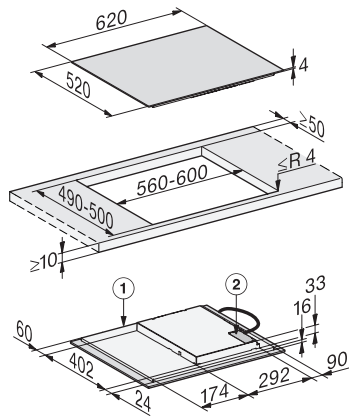

KM 7363 FL
 Induction hob with onset controls
 with flex cooking area for large cookware

EAN: 4002516732808 / Material number: 12399720 / Old Material Number: 26736370GB

Individual setting options (e.g. buzzers)	•
Minute minder	•
Efficiency and sustainability	
Residual heat utilisation	•
Power rating in off mode in W	0.5
Power rating in standby mode in W	1.0
Power rating in networked standby in W	2.0
Time until automatic switch to off mode in min	20
Time until automatic switch to standby in min	20
Time until automatic switch to networked standby in min	20
Cleaning and care	
Easy to clean ceramic glass	•
Safety	
Safety switch-off	•
Lock function	•
System lock	•
Integrated cooling fan	•
Overheating protection	•
Residual heat indicator	•
Technical data	
Dimensions in mm (width)	620
Dimensions in mm (height)	53
Dimensions in mm (depth)	520
Cutout dimensions in mm (width) with surface-mounted installation	600
Cutout dimensions in mm (depth) with surface-mounted installation	490
Casing height incl. connection box in mm	53
Internal cutout dimensions in mm (width) with flush installation	600
Internal cutout dimensions in mm (depth) with flush installation	500
Weight in kg	9
External cutout dimensions in mm (width) with flush installation	624
External cutout dimensions in mm (depth) with flush installation	524
Total rated load in kW	7.30
Length of supply lead in m	1.4
Voltage in V	230
Frequency in Hz	50-60
Accessories included	
Mains cable	Yes

KM 7363 FL

Induction hob with onset controls
with flex cooking area for large cookware

KM7363FL surface-mounted (Installation drawing)

1) front, 2) Mains connection box, The mains connection cable (L = 1440 mm) is enclosed loose

KM7363FL flush (Installation drawing)

1) front, 2) Mains connection box, The mains connection cable (L = 1440 mm) is enclosed loosely, 3) Step milling natural stone worktop, 4) Wooden strip 12 mm (no supplied accessories)