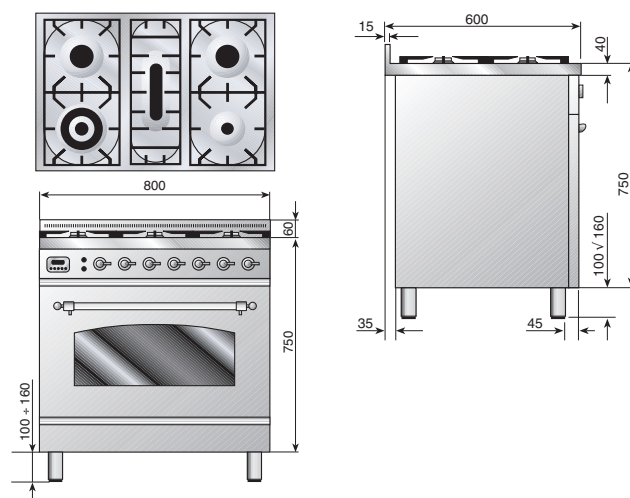

Pictured: ILVE Brass Burner

Fitting

Colour Palette

80cm Single Gas Oven & 5 Burner Cooktop

PN80VG

Model PN80VG

Gas Oven

- Giant 110 litre oven capacity
- Centralised gas flame in the oven floor for even heat distribution
- Select 4 multifunction Gas oven modes
- Recessed Electric grill element
- Inner door and control panel cooling fan
- 2 x Oven racks and baking tray with grill insert
- Removable oven door and inner door glass
- Easy dismantling of oven interior
- European A class energy rating
- Easy clean non staining black vitreous enamel oven interior
- Clock and Oven minute timer
- Thermostatically controlled cavity cooling fan
- Catalytic cook and clean interior
- Sealed Oven: Lower temperatures, less food splatter, moister and fresher tasting roasts
- Double spill trays on floor of oven
- Positive stop glide internal trays
- Large baking tray
- Triple glazed glass door: Tinted to keep the heat inside the oven and resulting in a 'cool to touch' door exterior

Gas Cooktop

- 80cm gas cooktop
- Large cooking surface with spacious burner layout
- Triple ring solid brass WOK burner (5 kW – European Tested)
- 1 elongated/fish, 1 small and 2 Large burners
- Precision burner controls with accurate flame control
- Cast iron heavy duty trivets and burners in matt black finish
- All gas burners fitted with flame failure safety devices
- Deep recessed spill trays
- Easy clean removable trivets and burners
- All burners made from Solid Brass
- AS 304 Stainless Steel construction