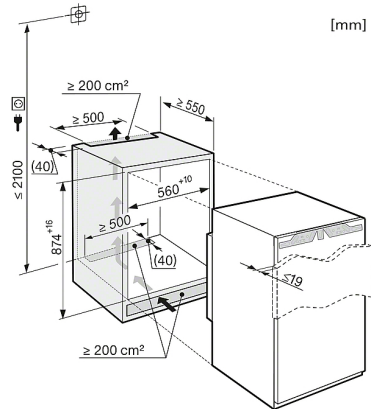

K 32222 i

Built-in refrigerator
with ComfortClean and LED lighting for increased convenience.

K32443iF, K32423i, K32242iF, K32243iF, K32222i,
K32223i, K32232i, F32202i, FN32402i