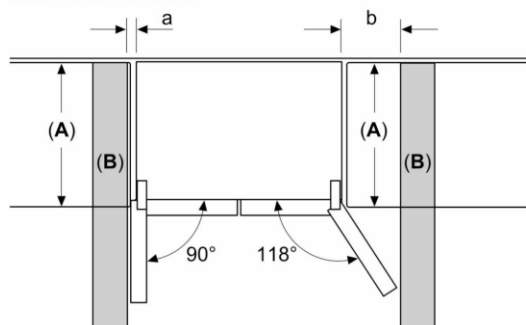

A: Front is adjustable from 1830 to 1847,
with front levelling feet fully extended
B: Add 25 for fixed spacers on back

measurements in mm

A: Front is adjustable from 1830 to 1847,
with front levelling feet fully extended

measurements in mm

measurements in mm

A	a	b
600	0	0
650	0	33
700	45	60
B	45	238

A: Unit depth
B: Wall