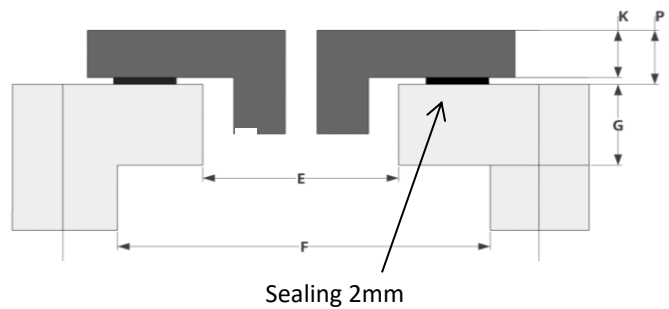

Specifications

- Black opaque glass
- C-edge
- Individual touch control
- Surface or flushmount pounting method
- Low standby power consumption (<0,5W)

Dimensions

- Dimension cooking zone 210 mm (diam) 300 mm
- Dimension cooking zone 175 mm (diam) 270 mm

Dimensions

NOVY®

Cooking zone 175 mm

	A	H
mm	270	57

Cooking zone 210 mm

	A	H
mm	300	57

Touch control

	A	H
mm	326x160 - R80	35

Mounting method - SURFACE

Cooking zone 175 mm

	E	F	G	K	P
mm	254	265	max 20	4	6

Cooking zone 210 mm

	E	F	G	K	P
mm	284	295	max 20	4	6

Touch control

	E	K	P
mm	314x150-R75	4	6

Mounting method - FLUSHLINE

Cooking zone 175 mm

	E	F	G	K	P	S
mm	254	265	max 20	4	6	274

Cooking zone 210 mm

	E	F	G	K	P	S
mm	284	295	max 20	4	6	304

Touch control

	E	K	P	S
mm	314x150-R75	4	6	330x164 - R82