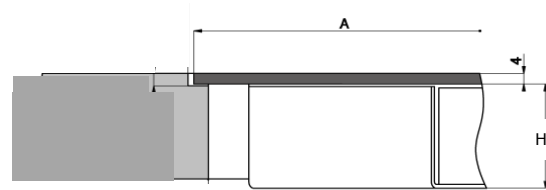

Specifications

- Black opaque glass
- C-edge
- Individual touch control
- Surface or flushmount pounting method
- Low standby power consumption (<0,5W)

Dimensions

- Dimension cooking zone 210 mm (diam) 300 mm
- Dimension cooking zone 175 mm (diam) 270 mm

Technical specifications

- Maximum power 7400 W
- Connection 230 V - 1P+N/2P/3P - 50 Hz
- Connection 400 V - 2P+N - 50 Hz
- Weight 14,5 kg

mm		
diam A	300	cooking zone 210 mm
diam A	270	cooking zone 175 mm

Dimensions

NOVY®

Cooking zone 175 mm

	A	H
mm	270	57

Cooking zone 210 mm

	A	H
mm	300	57

Touch control

	A	H
mm	326x160 - R80	35

Mounting method - SURFACE

Cooking zone 175 mm

	E	F	G	K	P
mm	254	265	max 20	4	6

Cooking zone 210 mm

	E	F	G	K	P
mm	284	295	max 20	4	6

Touch control

	E	K	P
mm	314x150-R75	4	6

Mounting method - FLUSHLINE