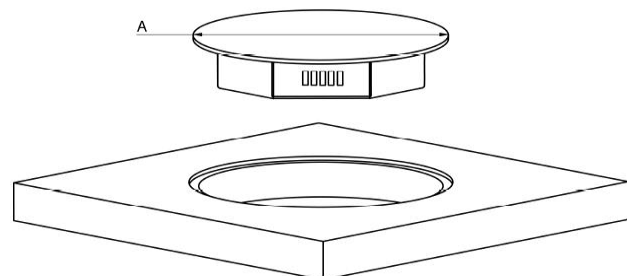

Specifications

- Black opaque glass
- C-edge
- Individual touch control
- Surface or flushmount pounting method
- Low standby power consumption (<0,5W)

Dimensions

- Dimension cooking zone 210 mm (diam) 300 mm
- Dimension cooking zone 175 mm (diam) 270 mm

Technical specifications

- Maximum power 7400 W
- Connection 230 V - 1P+N/2P/3P - 50 Hz
- Connection 400 V - 2P+N - 50 Hz
- Weight 14,5 kg

mm		
diam A	300	cooking zone 210 mm
diam A	270	cooking zone 175 mm

Dimensions

NOVY®

Cooking zone 175 mm

	A	H
mm	270	57

Cooking zone 210 mm

	A	H
mm	300	57

Touch control

	A	H
mm	326x160 - R80	35

Mounting method - SURFACE

Cooking zone 175 mm

	E	F	G	K	P
mm	254	265	max 20	4	6

Cooking zone 210 mm

	E	F	G	K	P
mm	284	295	max 20	4	6

Touch control

	E	K	P
mm	314x150-R75	4	6

Mounting method - FLUSHLINE