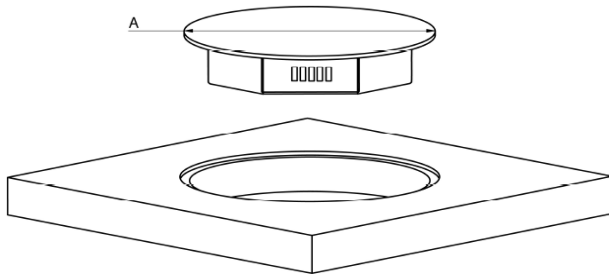

Specifications

- Black opaque glass
- C-edge
- Individual touch control
- Surface or flushmount pounting method
- Low standby power consumption (<0,5W)

Dimensions

- Dimension cooking zone 210 mm (diam) 300 mm
- Dimension cooking zone 175 mm (diam) 270 mm

Technical specifications

- Maximum power 7400 W
- Connection 230 V - 1P+N/2P/3P - 50 Hz
- Connection 400 V - 2P+N - 50 Hz
- Weight 14,5 kg

mm		
diam A	300	cooking zone 210 mm
diam A	270	cooking zone 175 mm

Dimensions

NOVY®

Cooking zone 175 mm

	A	H
mm	270	57

Cooking zone 210 mm

	A	H
mm	300	57

Touch control

	A	H
mm	326x160 - R80	35

Mounting method - SURFACE

Cooking zone 175 mm

	E	F	G	K	P
mm	254	265	max 20	4	6

Cooking zone 210 mm

	E	F	G	K	P
mm	284	295	max 20	4	6

Touch control

	E	K	P
mm	314x150-R75	4	6

Mounting method - FLUSHLINE