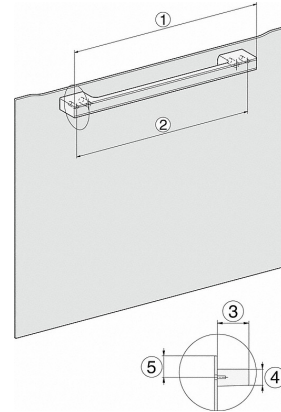

H226x-1B/BP/E/EP/I/IP, H2x6xB/BP, H7x6xB/BP/BPX, installation drawings

If the oven is to be installed under a hob, follow the instructions for installing the hob and the height of the hob.

H2x6x-1B/BP/E/EP/I/IP, H2850BP, H7x6xB/BP/BPX, H2x6xB, installation drawings

- 1) Mains connection cable, L=2000 mm
- 2) No Connection in this area
- 3) Lüftungsausschnitt min. 150 cm²

H 7464 BP

Oven

seamless design with food probe and LED lighting.

DG2840, DG7x40, DGC7x4x, DG7x6x, DGC7x6x, DGD7635, DGM7x4x, DO7, H28B/BP, H7x4xB/BM/BP, H7x6xB/BP, installation drawing

- 1) 400 mm
- 2) 360 mm
- 3) 47 mm
- 4) 24 mm
- 5) 31,8 mm

DG7x40, DGC7x4x, DGC7x6x, DG7635, DGM7x4x, DO7, H2860B/BP, H240BM, H7x40BM, H7x4xB/BP, H7x6xB/BP, installation drawings

- 1) 400 mm
- 2) 360 mm
- 3) 47 mm
- 4) 27 mm
- 5) 32,5 mm