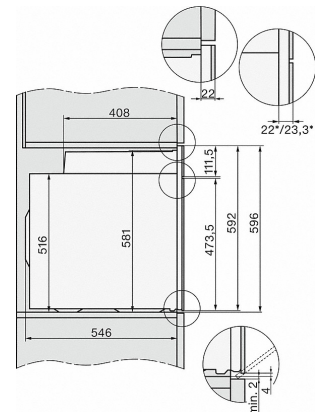

H 7464 BP

Oven

seamless design with food probe and LED lighting.

H2760B/BP, H28x0B/BP, H7x6xB/BP/BPX, installation drawings, GB, AUS

22 mm - glass
23,3 mm - metal

H226x-1B/BP/E/EP/I/IP, H2760B/BP, H28x0B/BP, H7x6xB/BP/BPX, installation drawings

H226x-1B/BP/E/EP/I/IP, H2x6xB/BP, H7x6xB/BP/BPX, installation drawings

If the oven is to be installed under a hob, follow the instructions for installing the hob and the height of the hob.

H2x6x-1B/BP/E/EP/I/IP, H2850BP, H7x6xB/BP/BPX, H2x6xB, installation drawings

- 1) Mains connection cable, L=2000 mm
- 2) No Connection in this area
- 3) Lüftungsausschnitt min. 150 cm²

H 7464 BP

Oven

seamless design with food probe and LED lighting.

DG2840, DG7x40, DGC7x4x, DG7x6x, DGC7x6x, DGD7635, DGM7x4x, DO7, H28B/BP, H7x4xB/BM/BP, H7x6xB/BP, installation drawing

- 1) 400 mm
- 2) 360 mm
- 3) 47 mm
- 4) 24 mm
- 5) 31,8 mm

DG7x40, DGC7x4x, DGC7x6x, DG7635, DGM7x4x, DO7, H2860B/BP, H240BM, H7x40BM, H7x4xB/BP, H7x6xB/BP, installation drawings

- 1) 400 mm
- 2) 360 mm
- 3) 47 mm
- 4) 27 mm
- 5) 32,5 mm