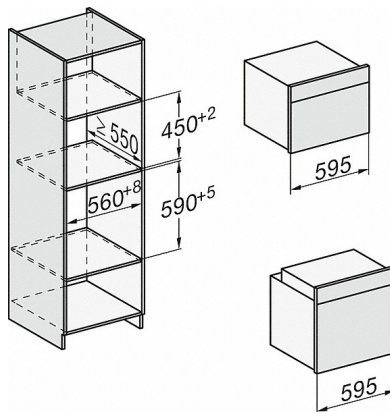

H226x-1B/BP/E/EP/I/IP, H2x6xB/BP, H7x6xB/BP/BPX, installation drawings

If the oven is to be installed under a hob, follow the instructions for installing the hob and the height of the hob.

H2x6x-1B/BP/E/EP/I/IP, H2850BP, H7x6xB/BP/BPX, H2x6xB, installation drawings

- 1) Mains connection cable, L=2000 mm
- 2) No Connection in this area
- 3) Lüftungsausschnitt min. 150 cm²

H 7464 BP

Oven

seamless design with food probe and LED lighting.

DG2840, DG7x40, DGC7x4x, DG7x6x, DGC7x6x, DGD7635, DGM7x4x, DO7, H28B/BP, H7x4xB/BM/BP, H7x6xB/BP, installation drawing

- 1) 400 mm
- 2) 360 mm
- 3) 47 mm
- 4) 24 mm
- 5) 31,8 mm

DG7x40, DGC7x4x, DGC7x6x, DG7635, DGM7x4x, DO7, H2860B/BP, H240BM, H7x40BM, H7x4xB/BP, H7x6xB/BP, installation drawings

- 1) 400 mm
- 2) 360 mm
- 3) 47 mm
- 4) 27 mm
- 5) 32,5 mm