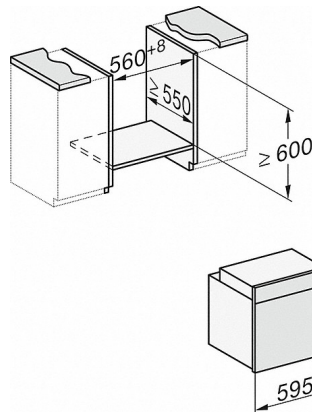

H 7464 BP

Oven

seamless design with food probe and LED lighting.

H2760B/BP, H28x0B/BP, H7x6xB/BP/BPX, installation drawings, GB, AUS

22 mm - glass
23,3 mm - metal

H226x-1B/BP/E/EP/I/IP, H2760B/BP, H28x0B/BP, H7x6xB/BP/BPX, installation drawings

H226x-1B/BP/E/EP/I/IP, H2x6xB/BP, H7x6xB/BP/BPX, installation drawings

If the oven is to be installed under a hob, follow the instructions for installing the hob and the height of the hob.

H2x6x-1B/BP/E/EP/I/IP, H2850BP, H7x6xB/BP/BPX, H2x6xB, installation drawings

- 1) Mains connection cable, L=2000 mm
- 2) No Connection in this area
- 3) Lüftungsausschnitt min. 150 cm²

H 7464 BP

Oven

seamless design with food probe and LED lighting.

DG2840, DG7x40, DGC7x4x, DG7x6x, DGC7x6x, DGD7635, DGM7x4x, DO7, H28B/BP, H7x4xB/BM/BP, H7x6xB/BP, installation drawing

- 1) 400 mm
- 2) 360 mm
- 3) 47 mm
- 4) 24 mm
- 5) 31,8 mm

DG7x40, DGC7x4x, DGC7x6x, DG7635, DGM7x4x, DO7, H2860B/BP, H240BM, H7x40BM, H7x4xB/BP, H7x6xB/BP, installation drawings

- 1) 400 mm
- 2) 360 mm
- 3) 47 mm
- 4) 27 mm
- 5) 32,5 mm