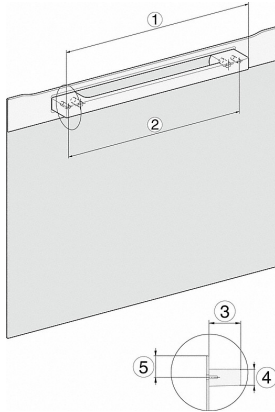

H 7464 BP

Oven

seamless design with food probe and LED lighting.

H2760B/BP, H28x0B/BP, H7x6xB/BP/BPX, installation drawings, GB, AUS

22 mm - glass
23,3 mm - metal

H226x-1B/BP/E/EP/I/IP, H2760B/BP, H28x0B/BP, H7x6xB/BP/BPX, installation drawings

H226x-1B/BP/E/EP/I/IP, H2x6xB/BP, H7x6xB/BP/BPX, installation drawings

If the oven is to be installed under a hob, follow the instructions for installing the hob and the height of the hob.

H2x6x-1B/BP/E/EP/I/IP, H2850BP, H7x6xB/BP/BPX, H2x6xB, installation drawings

- 1) Mains connection cable, L=2000 mm
- 2) No Connection in this area
- 3) Lüftungsausschnitt min. 150 cm²

H 7464 BP

Oven

seamless design with food probe and LED lighting.

DG2840, DG7x40, DGC7x4x, DG7x6x, DGC7x6x, DGD7635, DGM7x4x, DO7, H28B/BP, H7x4xB/BM/BP, H7x6xB/BP, installation drawing

- 1) 400 mm
- 2) 360 mm
- 3) 47 mm
- 4) 24 mm
- 5) 31,8 mm

DG7x40, DGC7x4x, DGC7x6x, DG7635, DGM7x4x, DO7, H2860B/BP, H240BM, H7x40BM, H7x4xB/BP, H7x6xB/BP, installation drawings

- 1) 400 mm
- 2) 360 mm
- 3) 47 mm
- 4) 27 mm
- 5) 32,5 mm