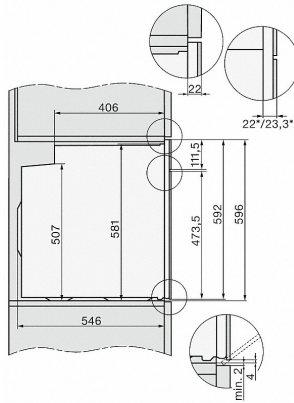

H 7464 BP

Oven

seamless design with food probe and LED lighting.

H2760B/BP, H28x0B/BP, H7x6xB/BP/BPX, installation drawings, GB, AUS

22 mm - glass
23,3 mm - metal

H226x-1B/BP/E/EP/I/IP, H2760B/BP, H28x0B/BP, H7x6xB/BP/BPX, installation drawings

H226x-1B/BP/E/EP/I/IP, H2x6xB/BP, H7x6xB/BP/BPX, installation drawings

If the oven is to be installed under a hob, follow the instructions for installing the hob and the height of the hob.

H2x6x-1B/BP/E/EP/I/IP, H2850BP, H7x6xB/BP/BPX, H2x6xB, installation drawings

- 1) Mains connection cable, L=2000 mm
- 2) No Connection in this area
- 3) Lüftungsausschnitt min. 150 cm²

H 7464 BP

Oven

seamless design with food probe and LED lighting.

DG2840, DG7x40, DGC7x4x, DG7x6x, DGC7x6x, DGD7635, DGM7x4x, DO7, H28B/BP, H7x4xB/BM/BP, H7x6xB/BP, installation drawing

- 1) 400 mm
- 2) 360 mm
- 3) 47 mm
- 4) 24 mm
- 5) 31,8 mm

DG7x40, DGC7x4x, DGC7x6x, DG7635, DGM7x4x, DO7, H2860B/BP, H240BM, H7x40BM, H7x4xB/BP, H7x6xB/BP, installation drawings

- 1) 400 mm
- 2) 360 mm
- 3) 47 mm
- 4) 27 mm
- 5) 32,5 mm