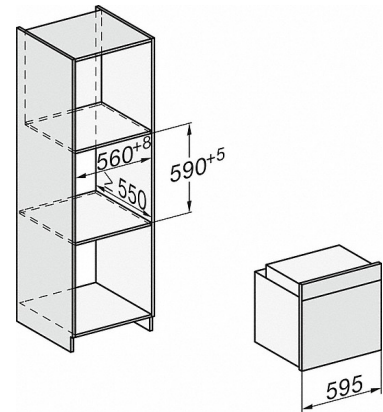

H 7464 BP

Oven

seamless design with food probe and LED lighting.

H2760B/BP, H28x0B/BP, H7x6xB/BP/BPX, installation drawings, GB, AUS

22 mm - glass
23,3 mm - metal

H226x-1B/BP/E/EP/I/IP, H2760B/BP, H28x0B/BP, H7x6xB/BP/BPX, installation drawings

H226x-1B/BP/E/EP/I/IP, H2x6xB/BP, H7x6xB/BP/BPX, installation drawings

If the oven is to be installed under a hob, follow the instructions for installing the hob and the height of the hob.

H2x6x-1B/BP/E/EP/I/IP, H2850BP, H7x6xB/BP/BPX, H2x6xB, installation drawings

- 1) Mains connection cable, L=2000 mm
- 2) No Connection in this area
- 3) Lüftungsausschnitt min. 150 cm²

H 7464 BP

Oven

seamless design with food probe and LED lighting.

DG2840, DG7x40, DGC7x4x, DG7x6x, DGC7x6x, DGD7635, DGM7x4x, DO7, H28B/BP, H7x4xB/BM/BP, H7x6xB/BP, installation drawing

- 1) 400 mm
- 2) 360 mm
- 3) 47 mm
- 4) 24 mm
- 5) 31,8 mm

DG7x40, DGC7x4x, DGC7x6x, DG7635, DGM7x4x, DO7, H2860B/BP, H240BM, H7x40BM, H7x4xB/BP, H7x6xB/BP, installation drawings

- 1) 400 mm
- 2) 360 mm
- 3) 47 mm
- 4) 27 mm
- 5) 32,5 mm