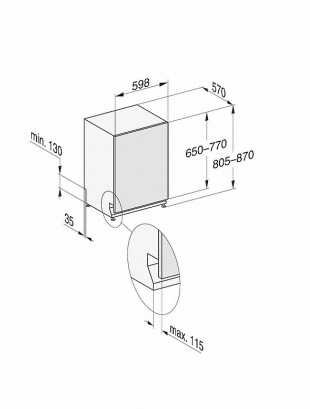

G 7360 SCVi AutoDos

Fully integrated dishwashers
with automatic dispensing thanks to AutoDos with integrated PowerDisk.

G7000, fully integrated dishwasher, 60cm (installation drawing)