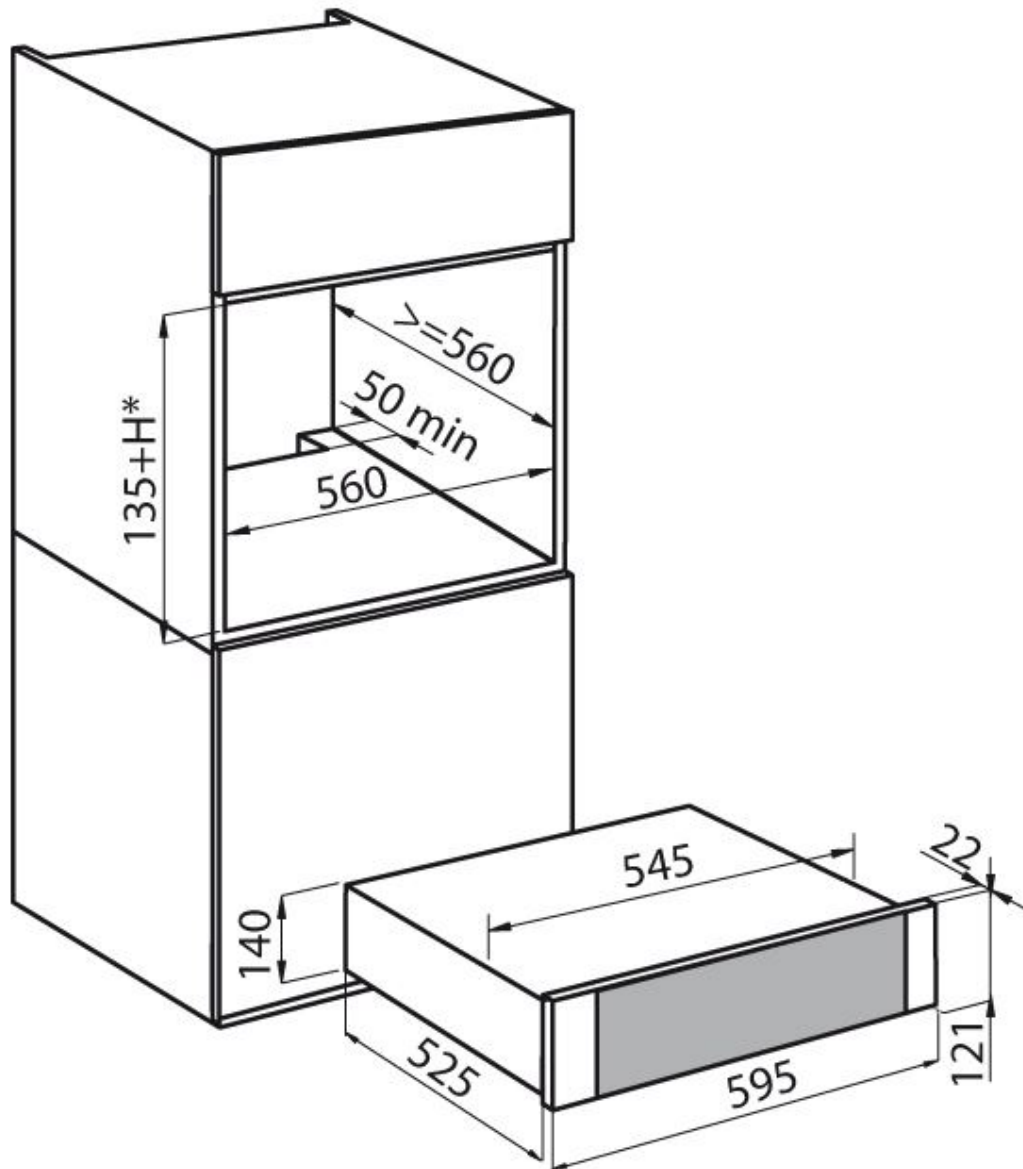

TECHNICAL DATA