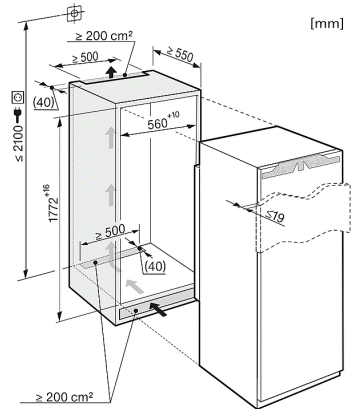

FNS 37492 iE

Built-in freezer  
for perfect side-by-side combination in a 178 cm niche.

Technical data	
Niche width in mm	560
Niche height in mm	1,772
Niche depth in mm	550
Appliance width in mm	559
Appliance height in mm	1,770
Appliance depth in mm	544
Weight in kg	72.30
Door hinge technology	Fixed door
Climate class	SN-T
4* freezer compartment in l	209
Storage time in case of fault	14
Freezer capacity in kg/24 h	18.0
Sound power in dB(A) re1pW	37
Current consumption (mA)	1,300
Voltage in V	220-240
Fuse rating in A	13
Length of supply lead in m	2.1
Standard accessories	
Ice packs	•
Ice cube tray	•

FNS 37492 iE

Built-in freezer  
for perfect side-by-side combination in a 178 cm niche.

FNS37492iE, KFN37692iDE, KFSN37692iDE, Water connection placement 2013 (installation drawings)

K37422iD, K37222iDF, K37442iDF, K37473iD, K37282iDF, K37682iDF, K37683iDF, K37272iD, K37472iD, KS37422iD, FN37402i, FNS37402i