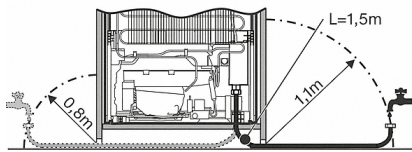

FNS 37492 iE

Built-in freezer  
for perfect side-by-side combination in a 178 cm niche.

Technical data	
Niche width in mm	560
Niche height in mm	1,772
Niche depth in mm	550
Appliance width in mm	559
Appliance height in mm	1,770
Appliance depth in mm	544
Weight in kg	72.30
Door hinge technology	Fixed door
Climate class	SN-T
4* freezer compartment in l	209
Storage time in case of fault	14
Freezer capacity in kg/24 h	18.0
Sound power in dB(A) re1pW	37
Current consumption (mA)	1,300
Voltage in V	220-240
Fuse rating in A	13
Length of supply lead in m	2.1
Standard accessories	
Ice packs	•
Ice cube tray	•

FNS 37492 iE

Built-in freezer  
for perfect side-by-side combination in a 178 cm niche.

FNS37492iE, KFN37692iDE, KFSN37692iDE, Water connection placement 2013 (installation drawings)

K37422iD, K37222iDF, K37442iDF, K37473iD, K37282iDF, K37682iDF, K37683iDF, K37272iD, K37472iD, KS37422iD, FN37402i, FNS37402i