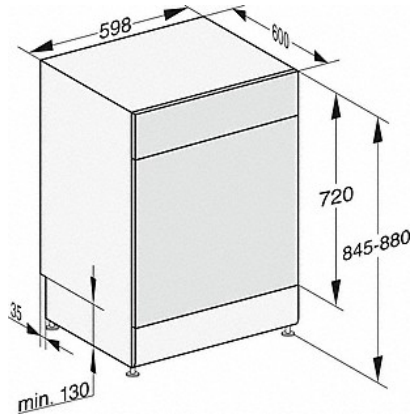

G 7310 SC AutoDos

Freestanding dishwashers
with automatic dispensing thanks to AutoDos with integrated PowerDisk.

G7000, free standing dishwasher, 60cm (installation drawing)